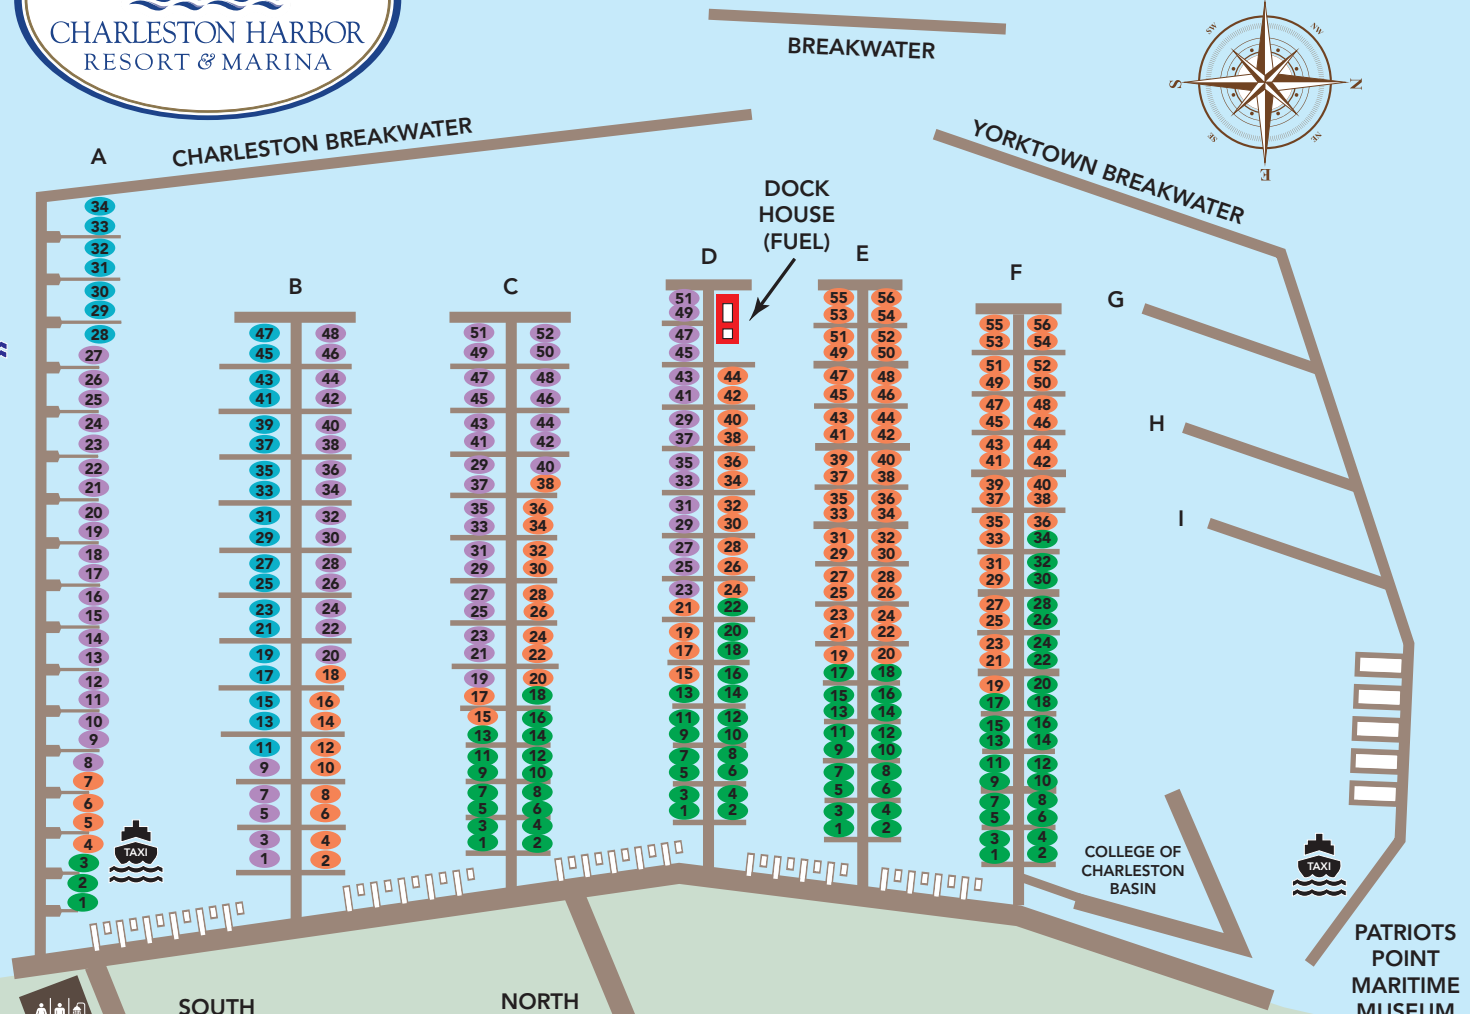

VHF 16/72

KEY

- 33 ft. slip
- 40 ft. slip
- 50 ft. slip
- 66 ft. slip
- Boat Lifts
- Dock Blocks
- WC/Shower Facilities
- Water Taxi
- Trolley Pickup
- Dining